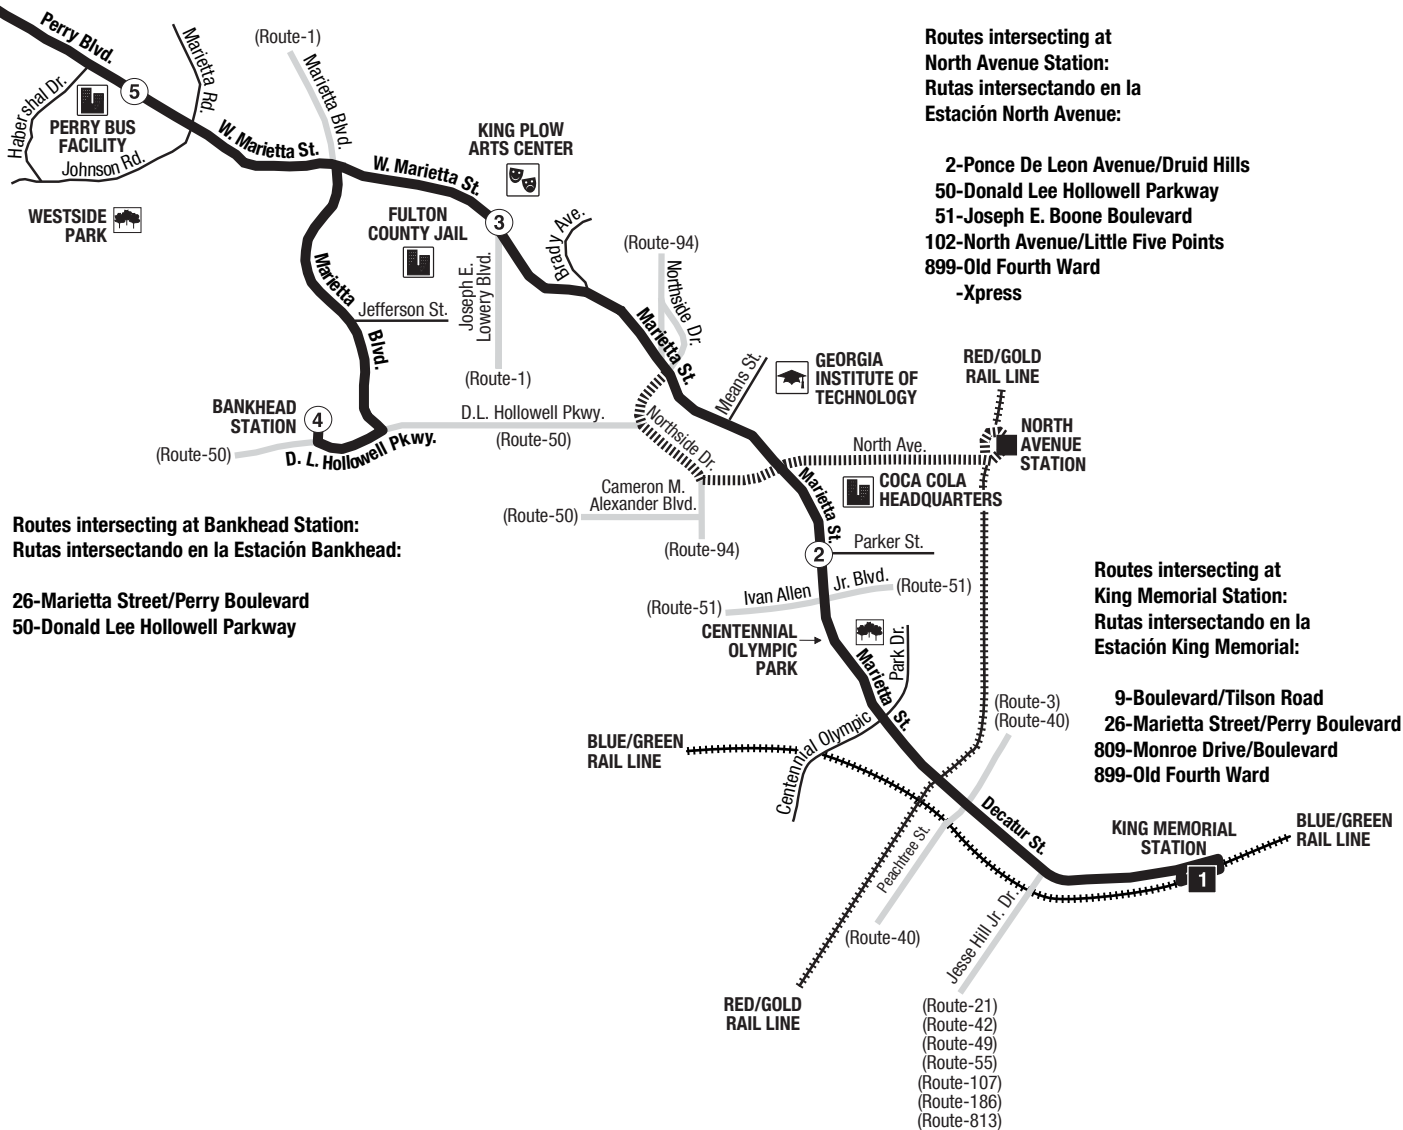

**NORTH**  
**NORTE**

INTERSECTING ROUTES  
Rutas Intersectando

ALTERNATING TRIPS VIA McCALLIE BLVD.  
Viajes alternativo a través McCallie Blvd.

ALTERNATING TRIPS VIA PERRY BLVD.  
Viajes alternativo a través Perry Blvd.

ROUTE DETOUR DURING SPECIAL EVENTS  
Desvio de ruta durante eventos especiales.

**Routes intersecting at North Avenue Station:**  
**Rutas intersectando en la Estación North Avenue:**

- 2-Ponce De Leon Avenue/Druid Hills
- 50-Donald Lee Hollowell Parkway
- 51-Joseph E. Boone Boulevard
- 102-North Avenue/Little Five Points
- 899-Old Fourth Ward
- Xpress

**Routes intersecting at Bankhead Station:**  
**Rutas intersectando en la Estación Bankhead:**

- 26-Marietta Street/Perry Boulevard
- 50-Donald Lee Hollowell Parkway

**Routes intersecting at King Memorial Station:**  
**Rutas intersectando en la Estación King Memorial:**

- 9-Boulevard/Tilson Road
- 26-Marietta Street/Perry Boulevard
- 809-Monroe Drive/Boulevard
- 899-Old Fourth Ward

- (Route-21)
- (Route-42)
- (Route-49)
- (Route-55)
- (Route-107)
- (Route-186)
- (Route-813)